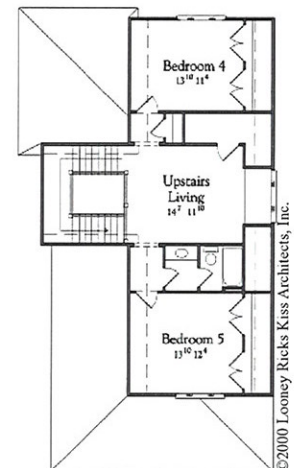

©2000 Looney Ricks Kiss Architects, Inc.

©2000 Looney Ricks Kiss Architects, Inc.

**First Floor Plan** - 1,333 sq. ft.

**Second Floor Plan** - 1,260 sq. ft.

**Third Floor Plan** - 786 sq. ft.

175 Toyota Plaza, Suite 600  
 Memphis, Tennessee 38103  
 Telephone 901 521 1440  
 Fax 901 525 2760  
 Internet: www.lrk.com

Memphis Nashville Princeton  
 Celebration Rosemary Beach Dallas  
 Architecture • Planning • Interiors • Research  
 Graphic Design • Urban Design • Landscape Architecture

**Plan Number** OS.00102.LR  
**Sq. Ft.** 3,379 Sq. Ft.  
**Width** 30'-8"  
**Depth** 97'-10 1/2"