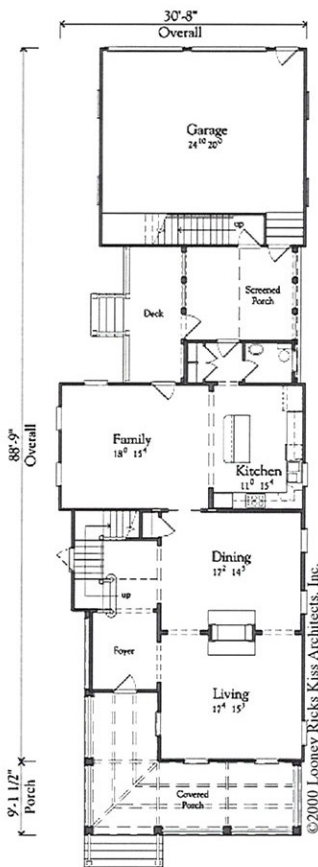

©2000 Looney Ricks Kiss Architects, Inc.

©2000 Looney Ricks Kiss Architects, Inc.

**First Floor Plan** - 1,333 sq. ft.

**Second Floor Plan** - 1,260 sq. ft.

**Third Floor Plan** - 786 sq. ft.

175 Toyota Plaza, Suite 600  
 Memphis, Tennessee 38103  
 Telephone 901 521 1440  
 Fax 901 525 2760  
 Internet: www.lrk.com

Memphis Nashville Princeton  
 Celebration Rosemary Beach Dallas  
 Architecture • Planning • Interiors • Research  
 Graphic Design • Urban Design • Landscape Architecture

**Plan Number** OS.00102.LR  
**Sq. Ft.** 3,379 Sq. Ft.  
**Width** 30'-8"  
**Depth** 97'-10 1/2"