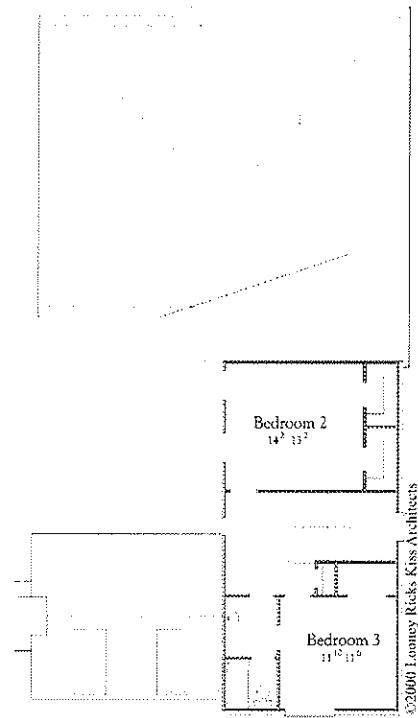

©2000 Looney Ricks Kiss Architects

First Floor Plan - 1,754 Sq. Ft.

Second Floor Plan - 588 Sq. Ft.

175 Toyota Plaza, Suite 600
 Memphis, Tennessee 38103
 Telephone 901 521 1440
 Fax 901 525 2760
 Internet: www.lrk.com

Memphis Nashville Princeton
 Celebration Rosemary Beach Dallas
 Architecture • Planning • Interiors • Research
 Graphic Design • Urban Design • Landscape Architecture

Plan Number OS.00114.LR
Sq. Ft. 2,342 Sq. Ft.
Width 40'-3 1/2"
Depth 79'-7 1/2"