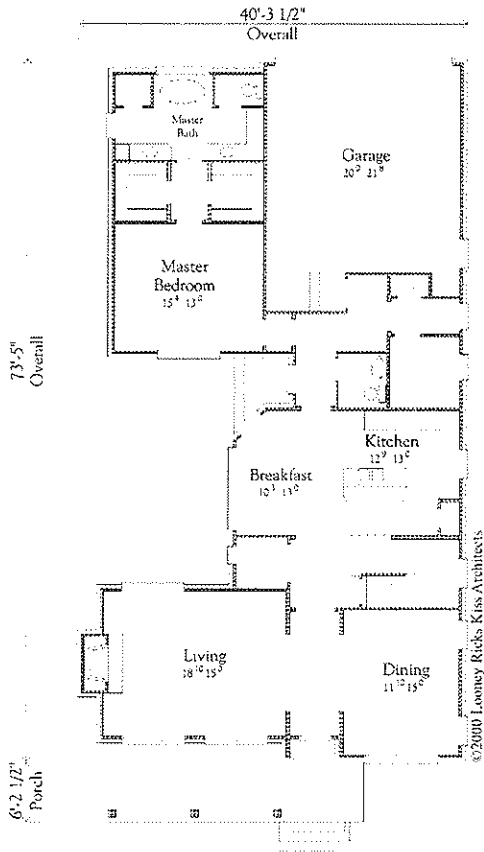

©2000 Looney Ricks Kiss Architects

First Floor Plan - 1,754 Sq. Ft.

Second Floor Plan - 588 Sq. Ft.

175 Toyota Plaza, Suite 600
 Memphis, Tennessee 38103
 Telephone 901 521 1440
 Fax 901 525 2760
 Internet: www.lrk.com

Memphis Nashville Princeton
 Celebration Rosemary Beach Dallas
 Architecture • Planning • Interiors • Research
 Graphic Design • Urban Design • Landscape Architecture

Plan Number OS.00114.LR
Sq. Ft. 2,342 Sq. Ft.
Width 40'-3 1/2"
Depth 79'-7 1/2"