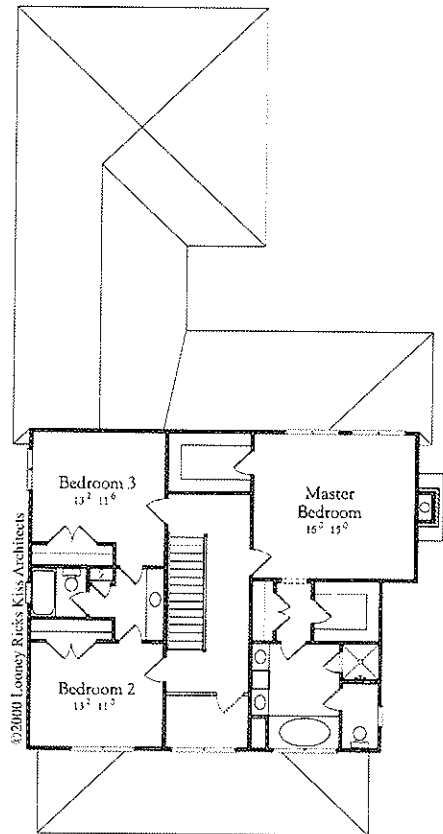

©2000 Looney Ricks Kiss Architects

First Floor Plan - 1,466 Sq. Ft.

Second Floor Plan - 1,192 Sq. Ft.

175 Toyota Plaza, Suite 600
 Memphis, Tennessee 38103
 Telephone 901 521 1440
 Fax 901 525 2760
 Internet: www.lrk.com

Memphis Nashville Princeton
 Celebration Rosemary Beach Delles
 Architecture • Planning • Interiors • Research
 Graphic Design • Urban Design • Landscape Architecture

Plan Number OS.00116.LR
Sq. Ft. 2,658 Sq. Ft.
Width 41'-2 1/2"
Depth 83'-10"