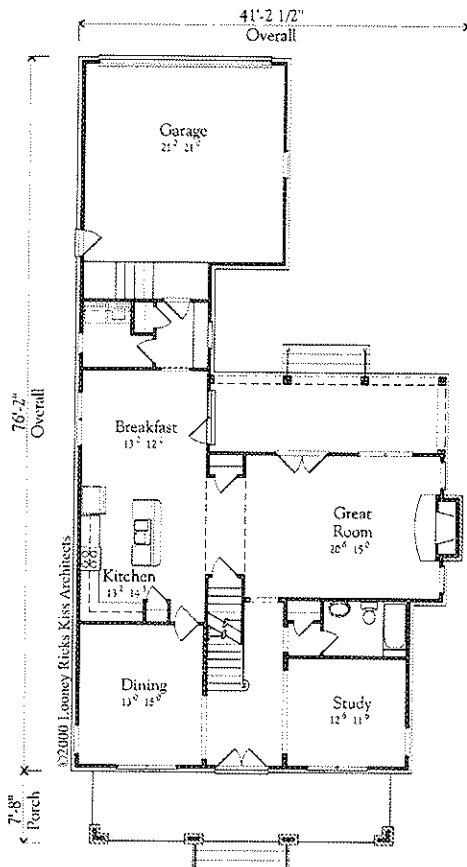

©2000 Looney Ricks Kiss Architects

First Floor Plan - 1,466 Sq. Ft.

Second Floor Plan - 1,192 Sq. Ft.

175 Toyota Plaza, Suite 600
 Memphis, Tennessee 38103
 Telephone 901 521 1440
 Fax 901 525 2760
 Internet: www.lrk.com

Memphis Nashville Princeton
 Celebration Rosemary Beach Delles
 Architecture • Planning • Interiors • Research
 Graphic Design • Urban Design • Landscape Architecture

Plan Number OS.00116.LR
Sq. Ft. 2,658 Sq. Ft.
Width 41'-2 1/2"
Depth 83'-10"