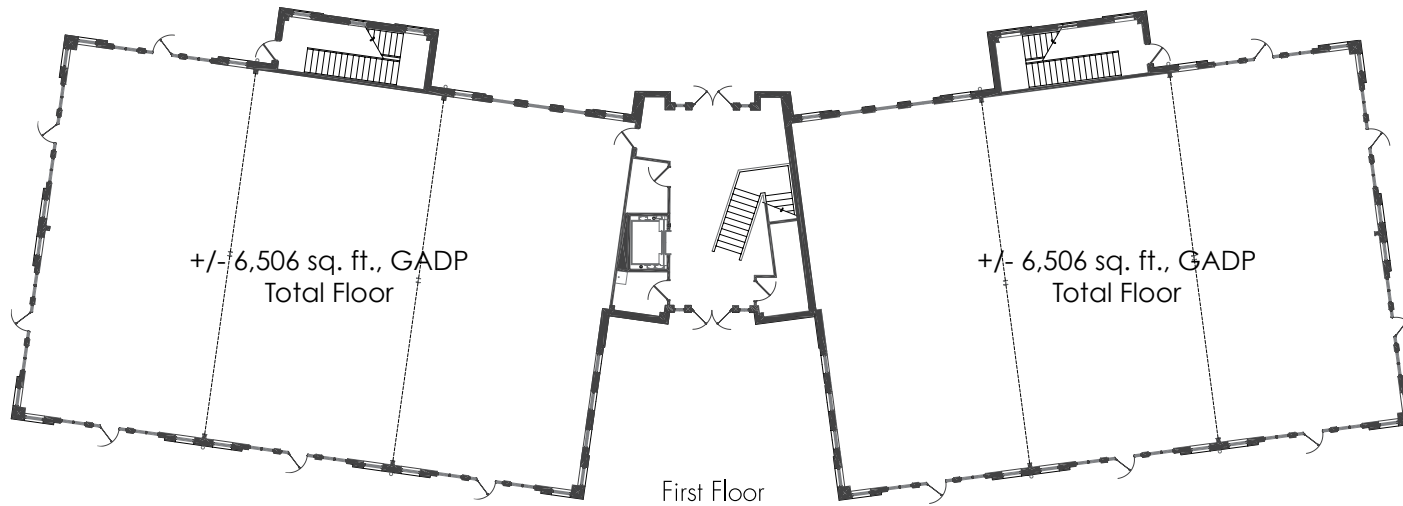

140 Southtowne - Office

Live. Work. Shop.

THE  TOWNSHIP
at colony park

601.368.9950

www.thetownship.com

140 Southtowne Avenue

GADP = Gross Area of Demised Premise

□ Denotes Space Available
Space indicated is available as of: