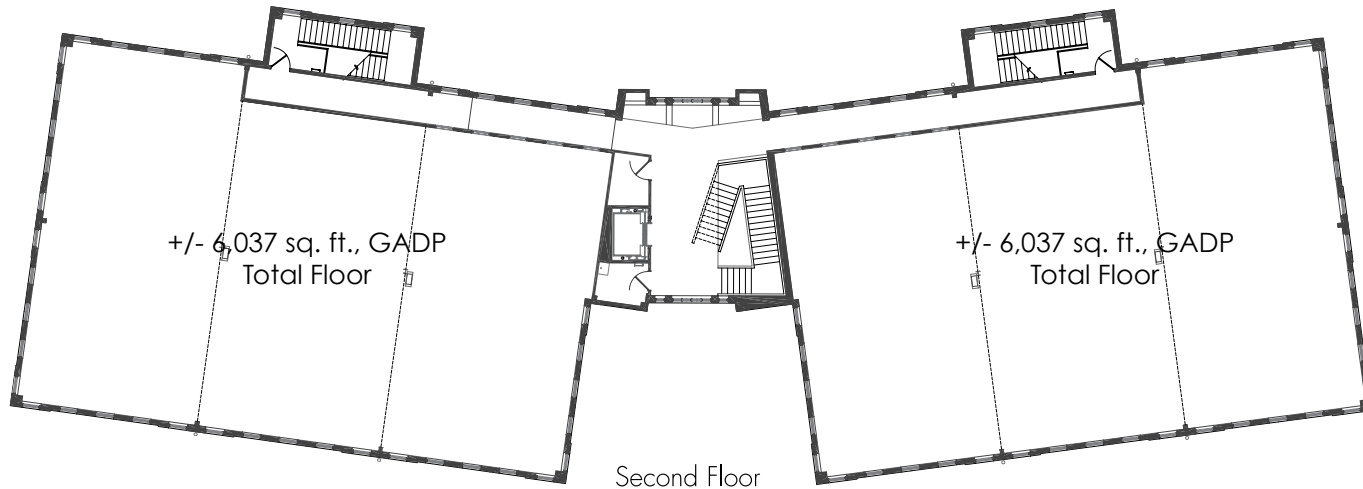

140 Southtowne - Office

Live. Work. Shop.

THE  TOWNSHIP
at colony park

601.368.9950

www.thetownship.com

140 Southtowne Avenue

GADP = Gross Area of Demised Premise

□ Denotes Space Available
Space indicated is available as of: